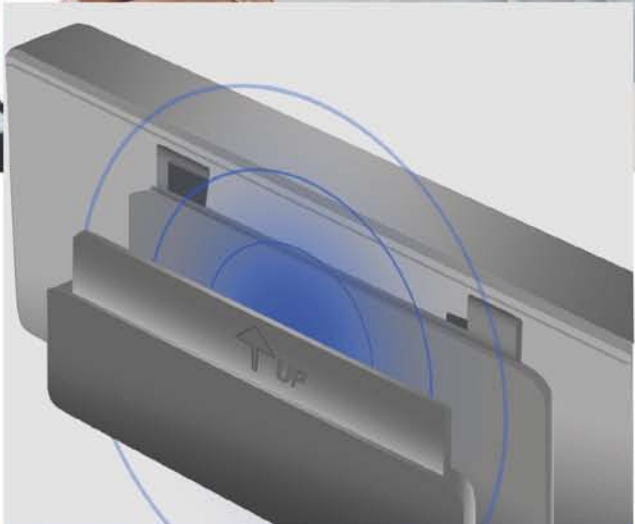

Its discreet Name Badge design provides the perfect solution for interacting with the public and providing safety measures for your team.

**“CREATE A SAFE
WORK
ENVIRONMENT
AND PROTECT
YOUR PEOPLE
WITH THE VC-1 Pro
BADGE CAMERA”**

LIGHTWEIGHT, COMPACT AND DISCREET

When you need a wearable video solution that integrates seamlessly with every uniform.

Attach with Pin

Attach with Magnetic Clip

OVERVIEW

- ☑ 45g Lightweight, compact and discreet
- ☑ Intuitive operation
- ☑ Enhanced device security
- ☑ Up to 8.5 hours stand-by battery life
- ☑ 32GB memory (64GB, 128GB Optional)
- ☑ High Quality Video and Audio recording
- ☑ WiFi streaming capabilities

CAPTURE AND SHARE A POWERFUL NEW NARRATIVE

Ensuring customer-facing teams feel valued and protected is essential. The VC-1 Pro Badge Camera is designed to record those exceptional events that impact your staff and reputation. Built to record high-quality video and audio, the VC-1 Pro Badge Camera is ready to capture and share a powerful new narrative.