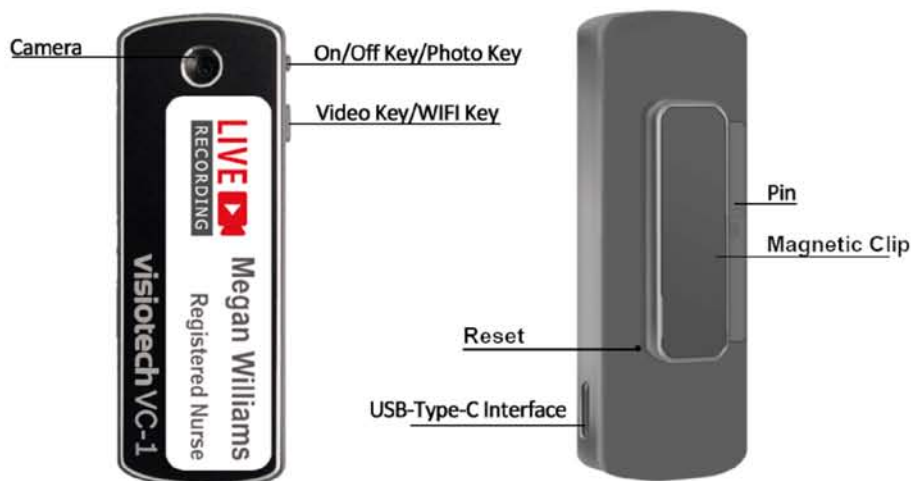

Its discreet Name Badge design provides the perfect solution for interacting with the public and providing safety measures for your team.

**“CREATE A SAFE
WORK
ENVIRONMENT
AND PROTECT
YOUR PEOPLE
WITH THE VC-1 Pro
BADGE CAMERA”**

LIGHTWEIGHT, COMPACT AND DISCREET

When you need a wearable video solution that integrates seamlessly with every uniform.

Attach with Pin

Attach with Magnetic Clip

OVERVIEW

- ☑ 45g Lightweight, compact and discreet
- ☑ Intuitive operation
- ☑ Enhanced device security
- ☑ Up to 8.5 hours stand-by battery life
- ☑ 32GB memory (64GB, 128GB Optional)
- ☑ High Quality Video and Audio recording
- ☑ WiFi streaming capabilities

CAPTURE AND SHARE A POWERFUL NEW NARRATIVE

Ensuring customer-facing teams feel valued and protected is essential. The VC-1 Pro Badge Camera is designed to record those exceptional events that impact your staff and reputation. Built to record high-quality video and audio, the VC-1 Pro Badge Camera is ready to capture and share a powerful new narrative.

Wi-Fi Remote Access Control and Video Management

With its Wi-Fi streaming capabilities, the VC-1 Pro Badge Camera can be accessed and managed by Android devices.

VIDEO MANAGEMENT

Capture Video. Prepare evidence. Share intelligence.