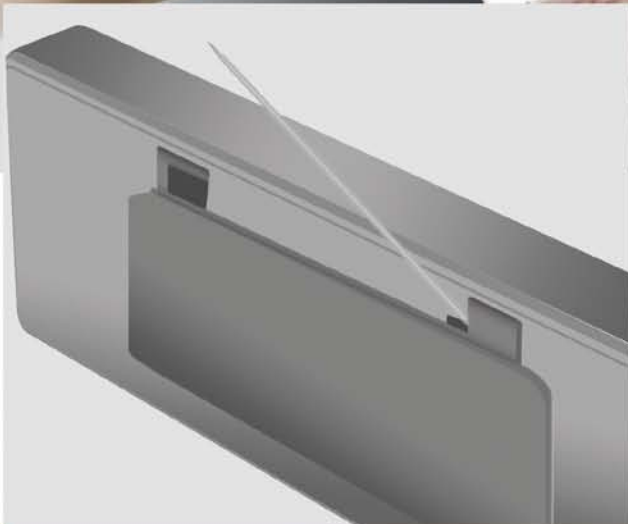

COMVISION[®]

visiotech[™]

VC-1 Pro Badge Camera

**VISIOTECH
VC-1 Professional
BADGE CAMERA**

**CHANGING
CUSTOMER
BEHAVIOUR**

The new Visiotech VC-1 Pro Badge Camera is an ultra-lightweight Body Worn Camera specifically designed for retail and those working in public facing roles.

Its discreet Name Badge design provides the perfect solution for interacting with the public and providing safety measures for your team.

**“CREATE A SAFE
WORK
ENVIRONMENT
AND PROTECT
YOUR PEOPLE
WITH THE VC-1 Pro
BADGE CAMERA”**

LIGHTWEIGHT, COMPACT AND DISCREET

When you need a wearable video solution that integrates seamlessly with every uniform.

Attach with Pin

Attach with Magnetic Clip

OVERVIEW

- ☑ 45g Lightweight, compact and discreet
- ☑ Intuitive operation
- ☑ Enhanced device security
- ☑ Up to 8.5 hours stand-by battery life
- ☑ 32GB memory (64GB, 128GB Optional)
- ☑ High Quality Video and Audio recording
- ☑ WiFi streaming capabilities

CAPTURE AND SHARE A POWERFUL NEW NARRATIVE

Ensuring customer-facing teams feel valued and protected is essential. The VC-1 Pro Badge Camera is designed to record those exceptional events that impact your staff and reputation. Built to record high-quality video and audio, the VC-1 Pro Badge Camera is ready to capture and share a powerful new narrative.